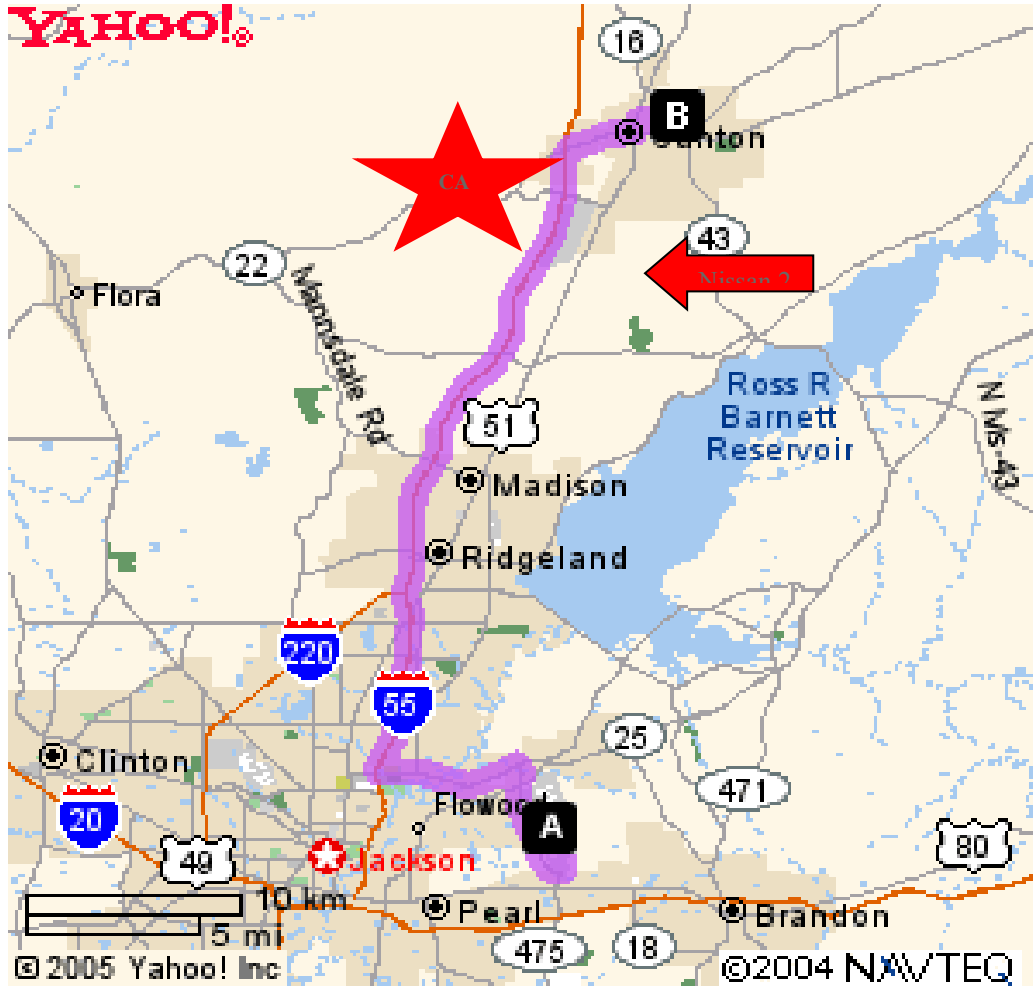

MSU CAVS EXTENSION (CAVS-E) FACILITY
153 Mississippi Parkway
Canton, MS 39046

Directions from Jackson to CAVS-E

- I-55 North.
- Exit 118B (Nissan Parkway), take the West interchange going over I-55. Follow the highway signs to “CAVS Extension” which will lead you to CAVS-E, a 2-story white building, to the left (south) of Nissan Parkway.

Key

- 1. CAVS-E**
- 2. Nissan North America Plant (Across I-55 from CAVS-E)**